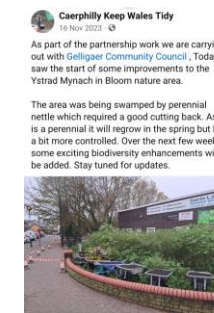

Record of Additional Spend - November

Date	Items	Cost
Total	Subject to final finance sign off	

Record of Time - November

Date	Activity	Time Spent
1	Project Management	5
8	Project 4 Planting	8.5
9	Project Management	1.5
13	Reporting	5
15	Project Management	1.5
16	Project 2 Clearance	8.5
22	Project Management	1
27	Project 2 Planting	8
29	Project Prep	1
30	Project Planting	5
Total		45

Social Media – November

Forward Look - December

- Project installation continues