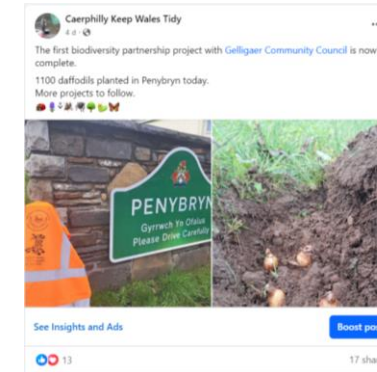

Record of Additional Spend - November

Date	Items	Cost
Total	Subject to final finance sign off	

Record of Time - November

Date	Activity	Time Spent
1	Project Management	5
8	Project 4 Planting	8.5
9	Project Management	1.5
13	Reporting	5
15	Project Management	1.5
16	Project 2 Clearance	8.5
22	Project Management	1
27	Project 2 Planting	8
29	Project Prep	1
30	Project Planting	5
Total		45

Social Media – November

Forward Look - December

- Project installation continues