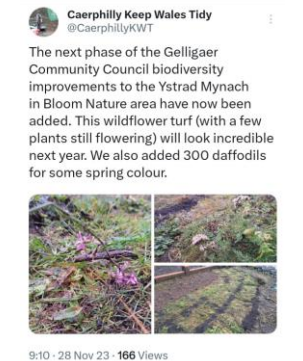

Record of Additional Spend - November

Date	Items	Cost
Total	Subject to final finance sign off	

Record of Time - November

Date	Activity	Time Spent
1	Project Management	5
8	Project 4 Planting	8.5
9	Project Management	1.5
13	Reporting	5
15	Project Management	1.5
16	Project 2 Clearance	8.5
22	Project Management	1
27	Project 2 Planting	8
29	Project Prep	1
30	Project Planting	5
Total		45

Social Media – November

Forward Look - December

- Project installation continues